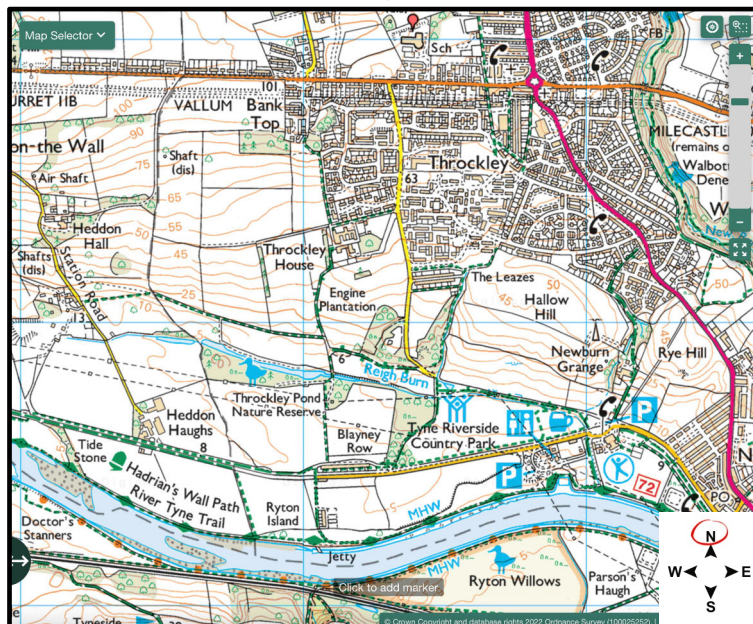

Where does the name Ordnance Survey come from?

1833

a geographical survey (mapping) of Great Britain started

led by expert gunners who were trained in measuring distances

ordnance

cannon or great gun

survey

look upon or notice

This map shows the regions of the UK

This is NOT an OS map

This is a **small-scale** Ordnance Survey map

When you look at an OS map, **North** always points to the top of the page

This is a **large-scale** Ordnance Survey map

small-scale OS map

places and spaces look **smaller**

wider view of the area
cities, towns, motorways, mountains and hills

large-scale OS map

nearer

buildings

roads

rivers

historical sites

everything looks

larger

Map key

unlocks the map

symbols help you read the map

Sch = school

P = parking