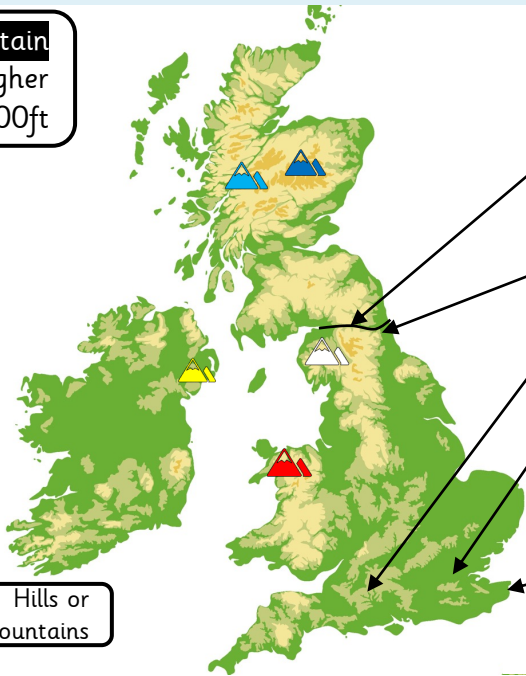

North

Year ____ Term ____

Map of the United Kingdom

country

England, Scotland, Wales, Northern Ireland

region the name of a large area in the U.K, such as the NORTH EAST

county an area that has a local government - Suffolk or Norfolk

Topography

topo = place + graphy = describe
topography = describe a place

human (built)

features of the land

physical (natural)

mountain

steeper than a hill and higher than 610m or 2,000ft

Scotland - Highlands

- Ben Nevis
- Cairngorm

England - Cumbria

- Scafell Pike

Wales - Snowdonia

- Snowdon

Northern Ireland

- Slieve Donard

Lower land

Hills or mountains

Human landmarks

Hadrian's Wall

Angel of the North

Stonehenge

Tower Bridge

White cliffs of Dover

Physical landmarks