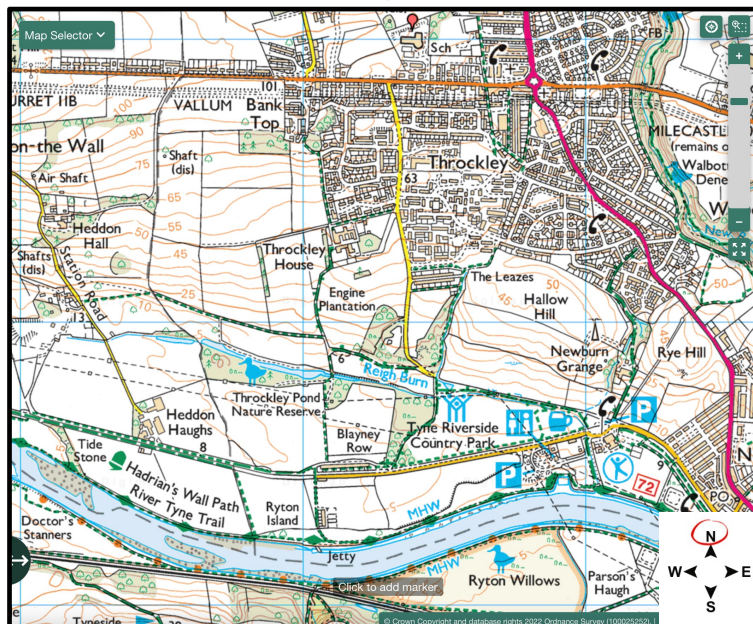

Where does the name Ordnance Survey come from?

1833

a geographical survey (mapping) of Great Britain started

led by expert gunners who were trained in measuring distances

ordnance

cannon or great gun

survey

look upon or notice

This map shows the regions of the UK

This is NOT an OS map

This is a **small-scale** Ordnance Survey map

small-scale OS map

places and spaces look **smaller**

wider view of the area
cities, towns, motorways, mountains and hills

When you look at an OS map, **North** always points to the top of the page

This is a **large-scale** Ordnance Survey map

large-scale OS map

nearer buildings roads rivers historical sites
everything looks **larger**

Map key

unlocks the map
symbols help you read the map

- Sch = school
- P** = parking
- = toilets
- = leisure centre